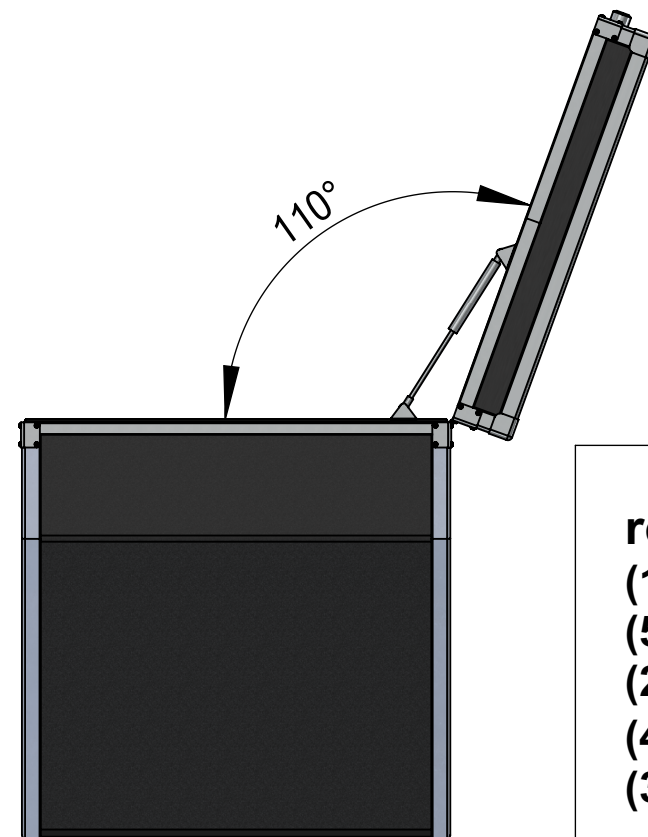

**Material:** Aluminium profiles,  
sandwich plastic panels  
**Volume:** 570 litres  
**Weight:** 23 kg  
**Option:** Slam action

### required mounting parts

- (1) 4x M6 Hex socket button head SST A2 L 25mm, Iso 7380
- (5) 4x M6 Lock nut SST A2, D985
- (2) 4x M6 Washer SST A2, OD 40mm
- (4) 4x M6 Plain Washer SST A2, D125-A
- (3) 4x Washer EPDM ID 6mm x OD 40mm x 1,5mm