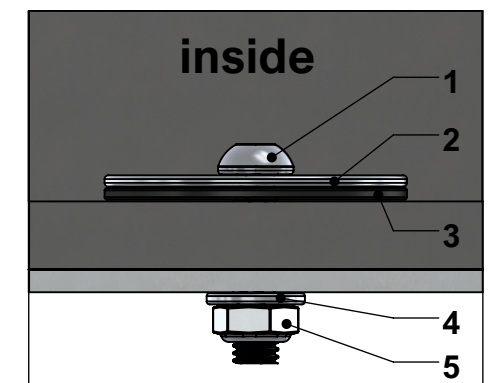

**Material:** Aluminium profiles,  
sandwich plastic panels  
**Volume:** 570 litres  
**Weight:** 23 kg  
**Option:** Slam action

### required mounting parts

- (1) 4x M6 Hex socket button head SST A2 L 25mm, Iso 7380
- (5) 4x M6 Lock nut SST A2, D985
- (2) 4x M6 Washer SST A2, OD 40mm
- (4) 4x M6 Plain Washer SST A2, D125-A
- (3) 4x Washer EPDM ID 6mm x OD 40mm x 1,5mm