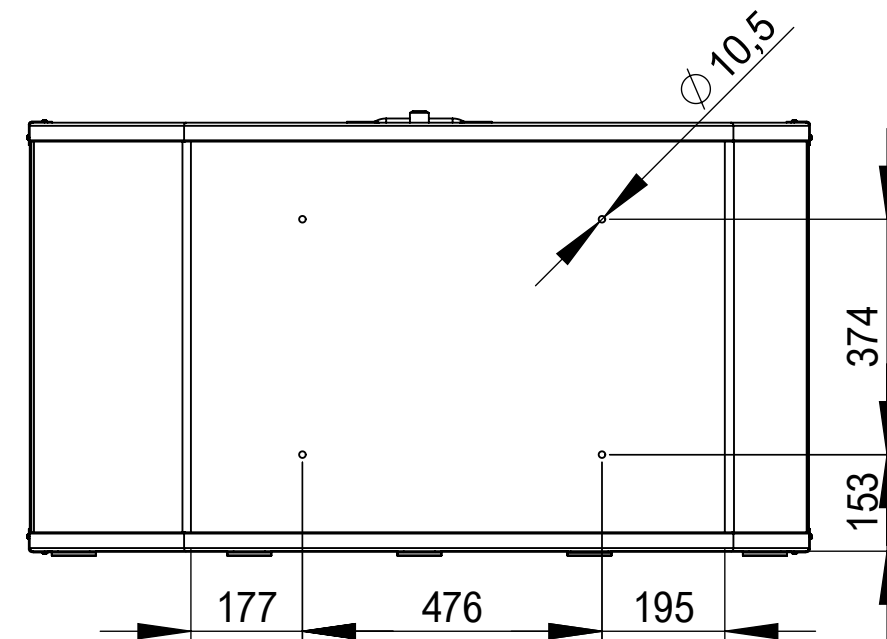

**Material:** Aluminium profiles,  
sandwich plastic panels  
**Volume:** 570 litres  
**Weight:** 23 kg  
**Option:** Slam action

### required mounting parts

- (1) 4x M6 Hex socket button head SST A2 L 25mm, Iso 7380
- (5) 4x M6 Lock nut SST A2, D985
- (2) 4x M6 Washer SST A2, OD 40mm
- (4) 4x M6 Plain Washer SST A2, D125-A
- (3) 4x Washer EPDM ID 6mm x OD 40mm x 1,5mm