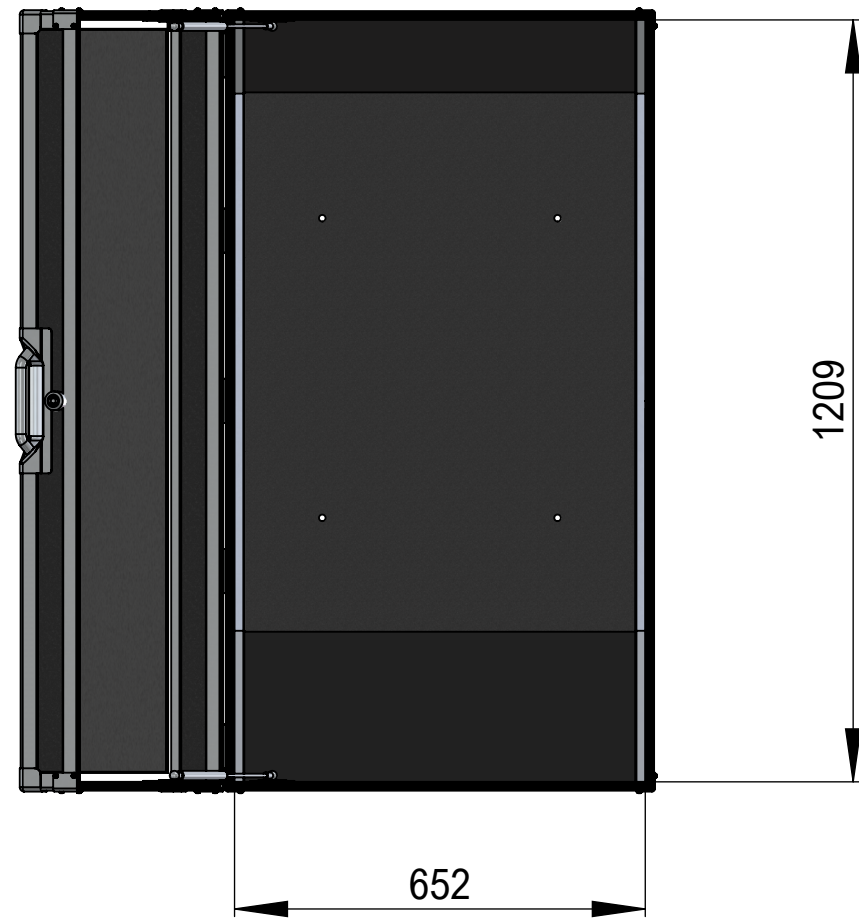

**Material:** Aluminium profiles,  
sandwich plastic panels  
**Volume:** 570 litres  
**Weight:** 23 kg  
**Option:** Slam action

### required mounting parts

- (1) 4x M6 Hex socket button head SST A2 L 25mm, Iso 7380
- (5) 4x M6 Lock nut SST A2, D985
- (2) 4x M6 Washer SST A2, OD 40mm
- (4) 4x M6 Plain Washer SST A2, D125-A
- (3) 4x Washer EPDM ID 6mm x OD 40mm x 1,5mm