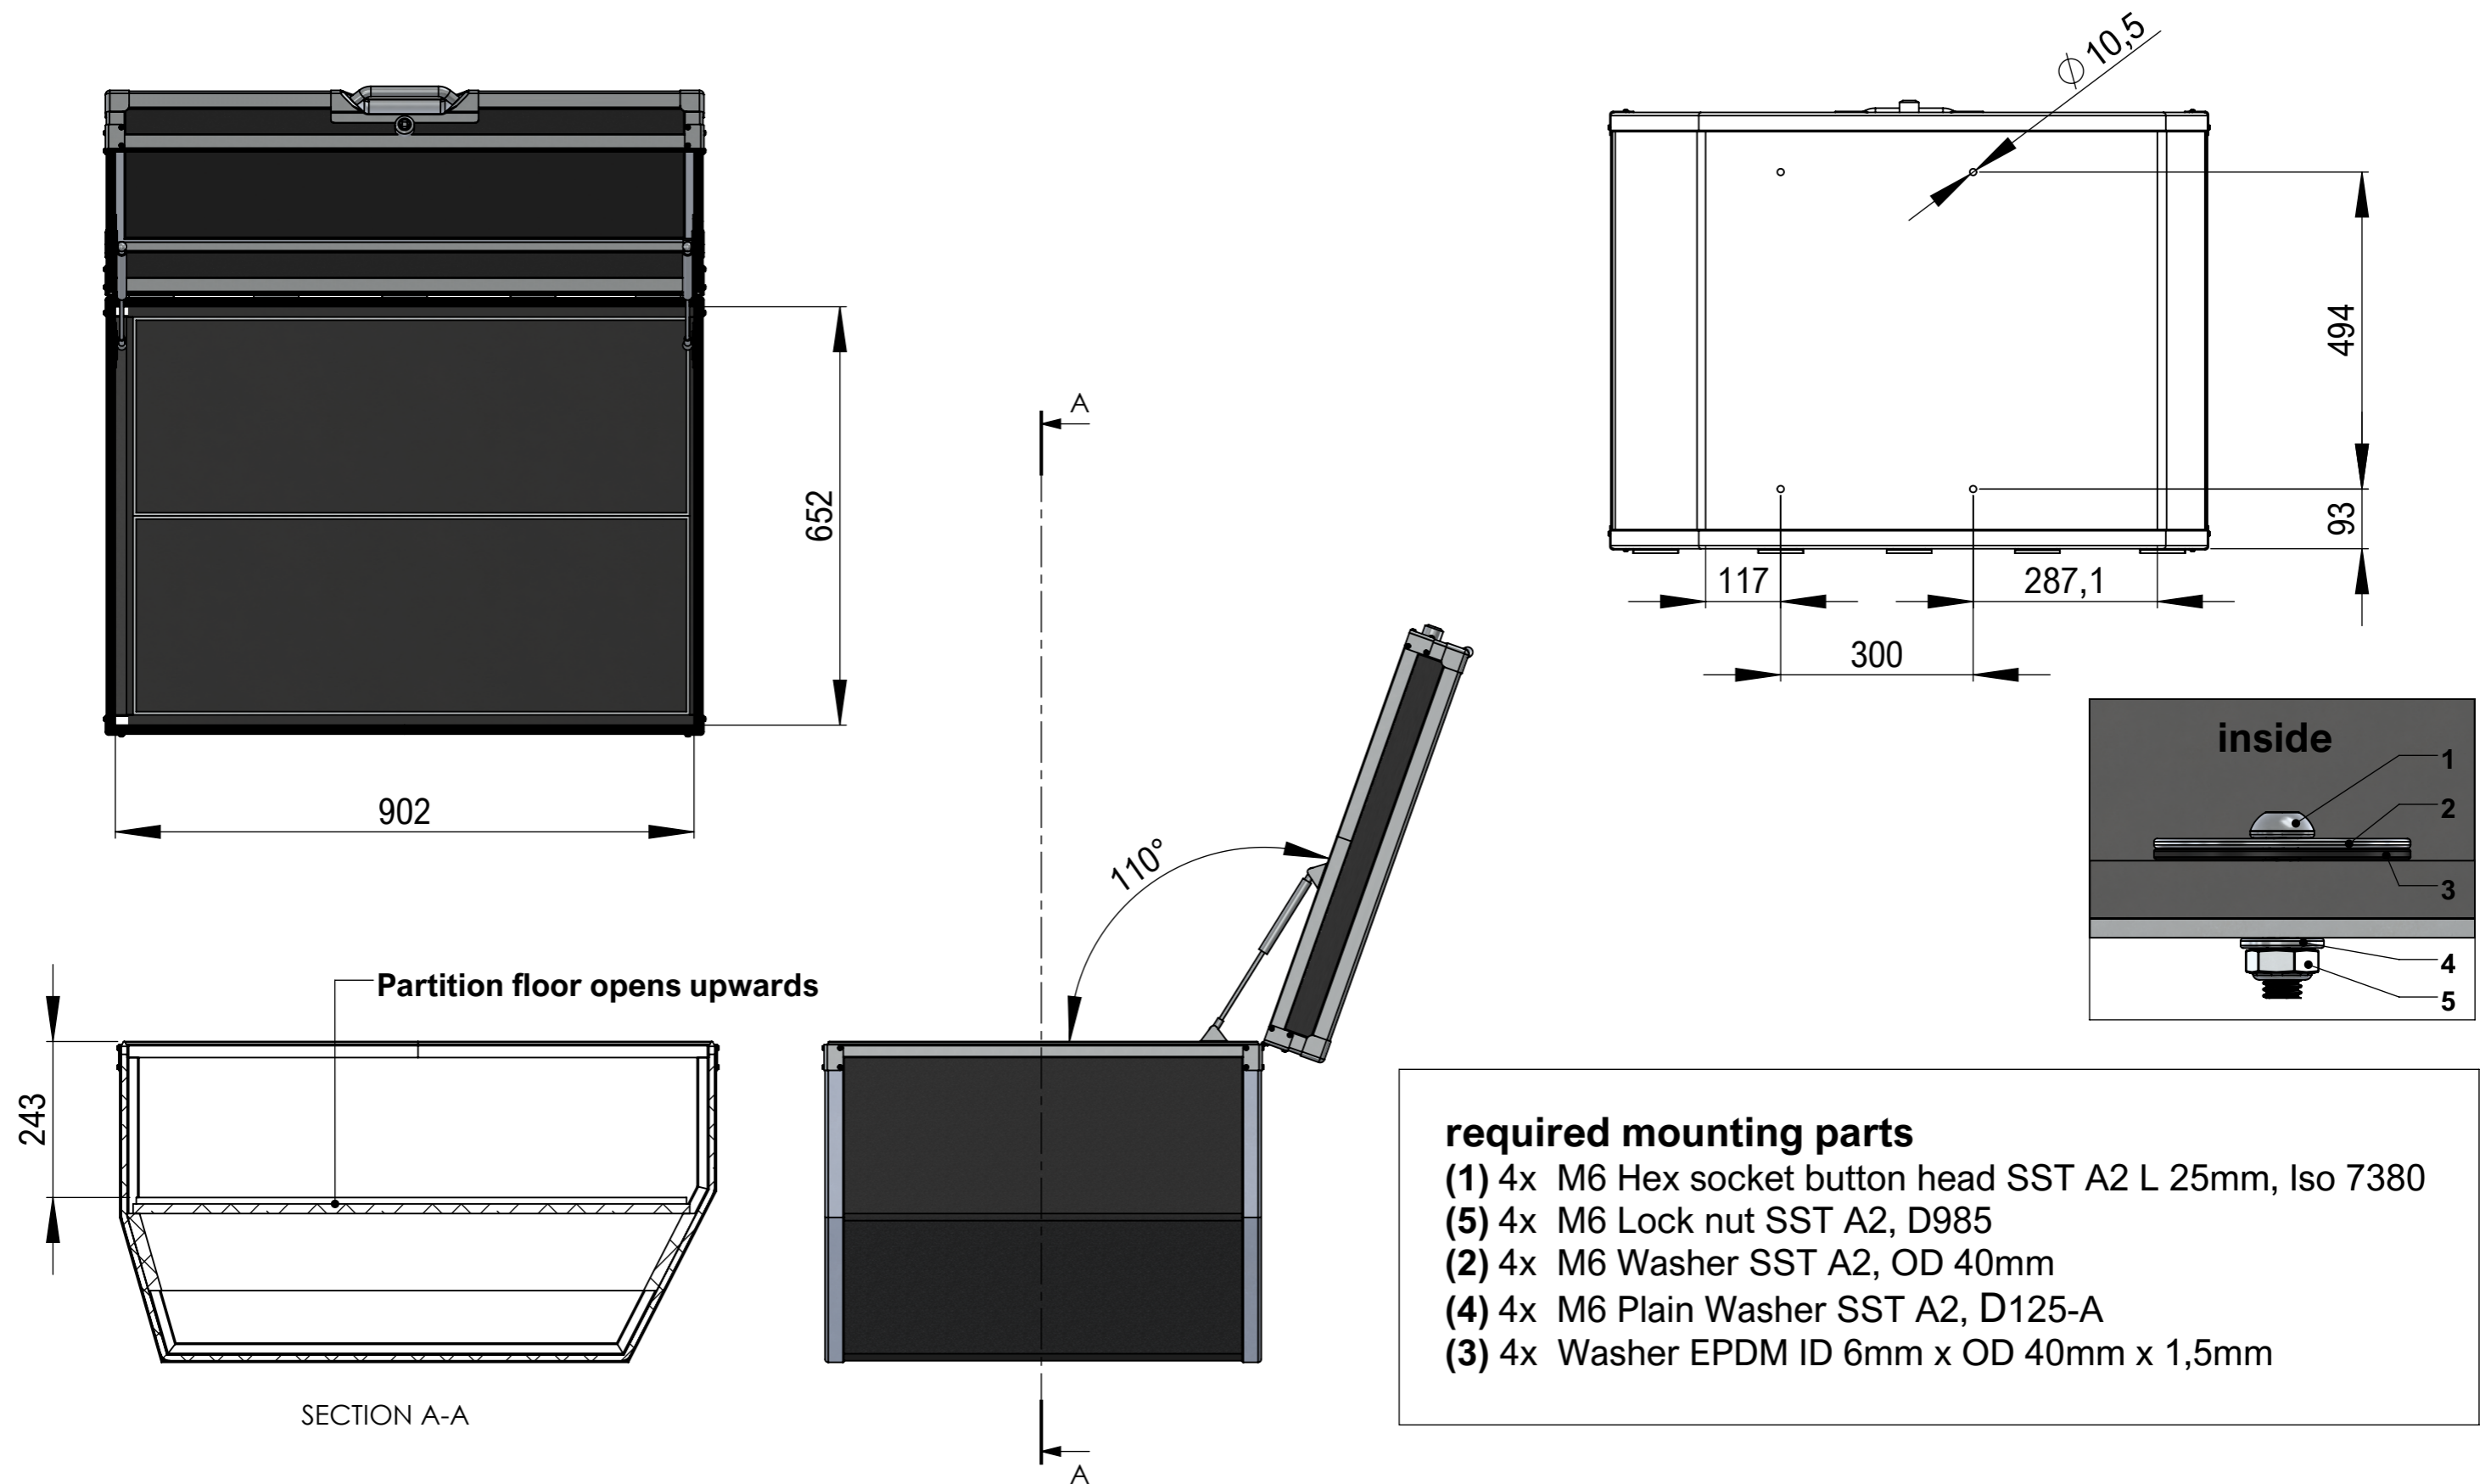

Material: Aluminium profiles,
sandwich plastic panels
Volume: 350 litres
Weight: 15 kg
Option: Slam action

- required mounting parts**
- (1) 4x M6 Hex socket button head SST A2 L 25mm, Iso 7380
 - (5) 4x M6 Lock nut SST A2, D985
 - (2) 4x M6 Washer SST A2, OD 40mm
 - (4) 4x M6 Plain Washer SST A2, D125-A
 - (3) 4x Washer EPDM ID 6mm x OD 40mm x 1,5mm