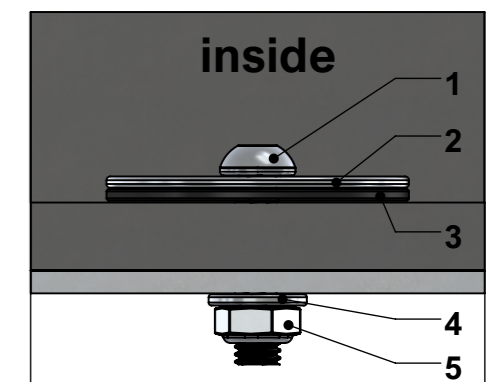

Material: Aluminium profiles,
sandwich plastic panels
Volume: 350 litres
Weight: --kg
Option: Toggle Latch Lock

required mounting parts

- (1) 4x M6 Hex socket button head SST A2 L 25mm, Iso 7380
- (5) 4x M6 Lock nut SST A2, D985
- (2) 4x M6 Washer SST A2, OD 40mm
- (4) 4x M6 Plain Washer SST A2, D125-A
- (3) 4x Washer EPDM ID 6mm x OD 40mm x 1,5mm