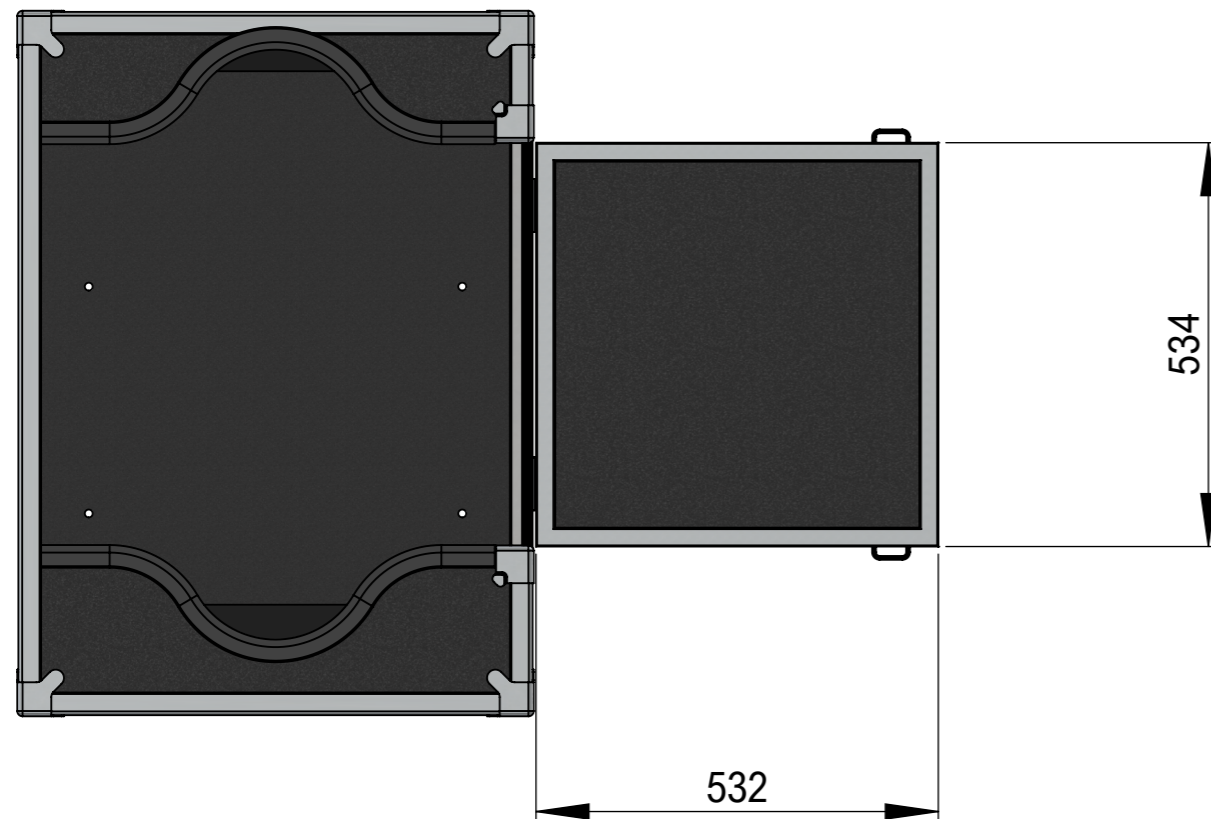

Material: Aluminium profiles,
sandwich plastic panels
Volume: 350 litres
Weight: --kg
Option: Toggle Latch Lock

required mounting parts

- (1) 4x M6 Hex socket button head SST A2 L 25mm, Iso 7380
- (5) 4x M6 Lock nut SST A2, D985
- (2) 4x M6 Washer SST A2, OD 40mm
- (4) 4x M6 Plain Washer SST A2, D125-A
- (3) 4x Washer EPDM ID 6mm x OD 40mm x 1,5mm