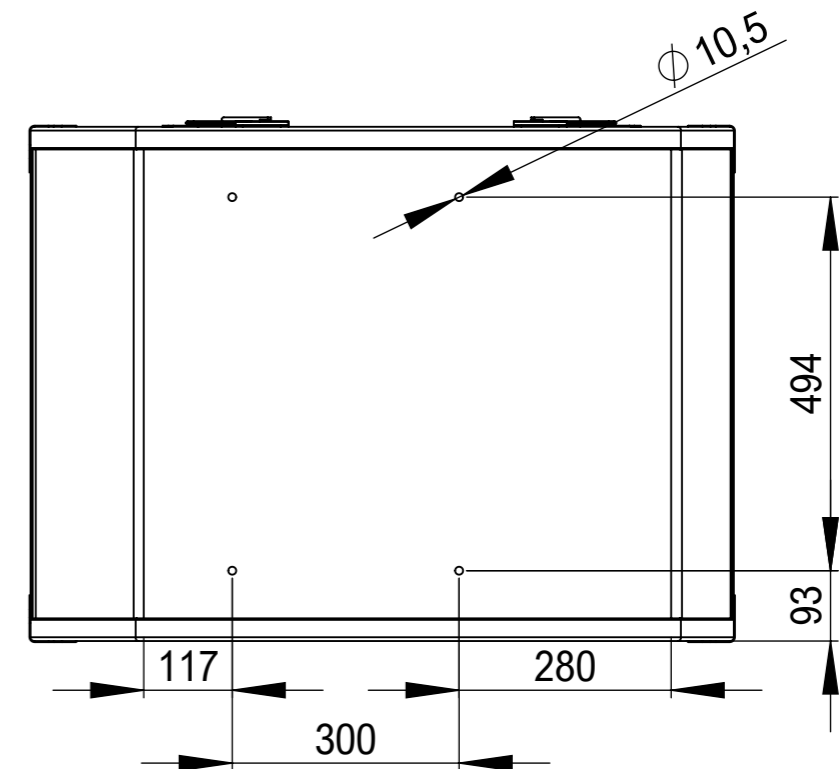

Material: Aluminium profiles,
sandwich plastic panels
Volume: 350 litres
Weight: --kg
Option: Toggle Latch Lock

required mounting parts

- (1) 4x M6 Hex socket button head SST A2 L 25mm, Iso 7380
- (5) 4x M6 Lock nut SST A2, D985
- (2) 4x M6 Washer SST A2, OD 40mm
- (4) 4x M6 Plain Washer SST A2, D125-A
- (3) 4x Washer EPDM ID 6mm x OD 40mm x 1,5mm