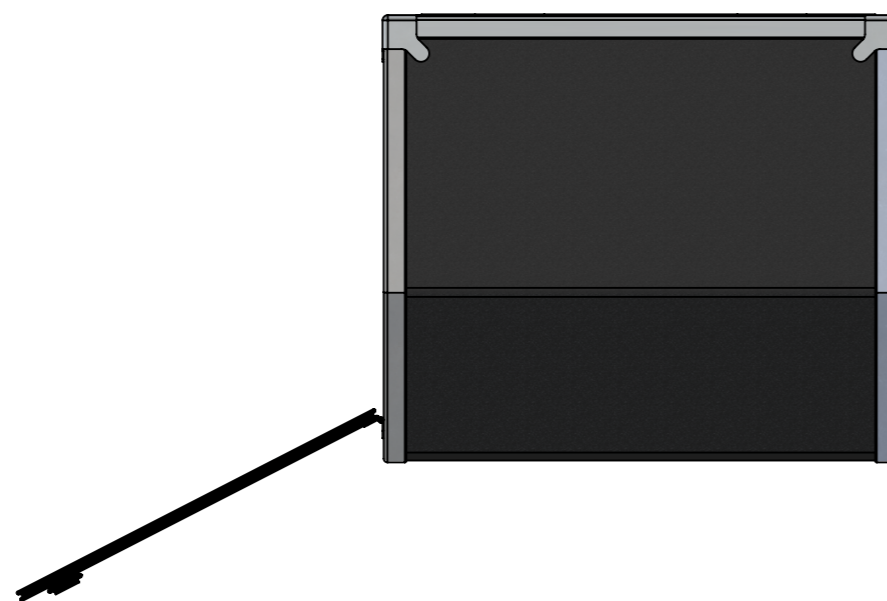

Material: Aluminium profiles,
sandwich plastic panels
Volume: 350 litres
Weight: --kg
Option: Toggle Latch Lock

required mounting parts

- (1) 4x M6 Hex socket button head SST A2 L 25mm, Iso 7380
- (5) 4x M6 Lock nut SST A2, D985
- (2) 4x M6 Washer SST A2, OD 40mm
- (4) 4x M6 Plain Washer SST A2, D125-A
- (3) 4x Washer EPDM ID 6mm x OD 40mm x 1,5mm