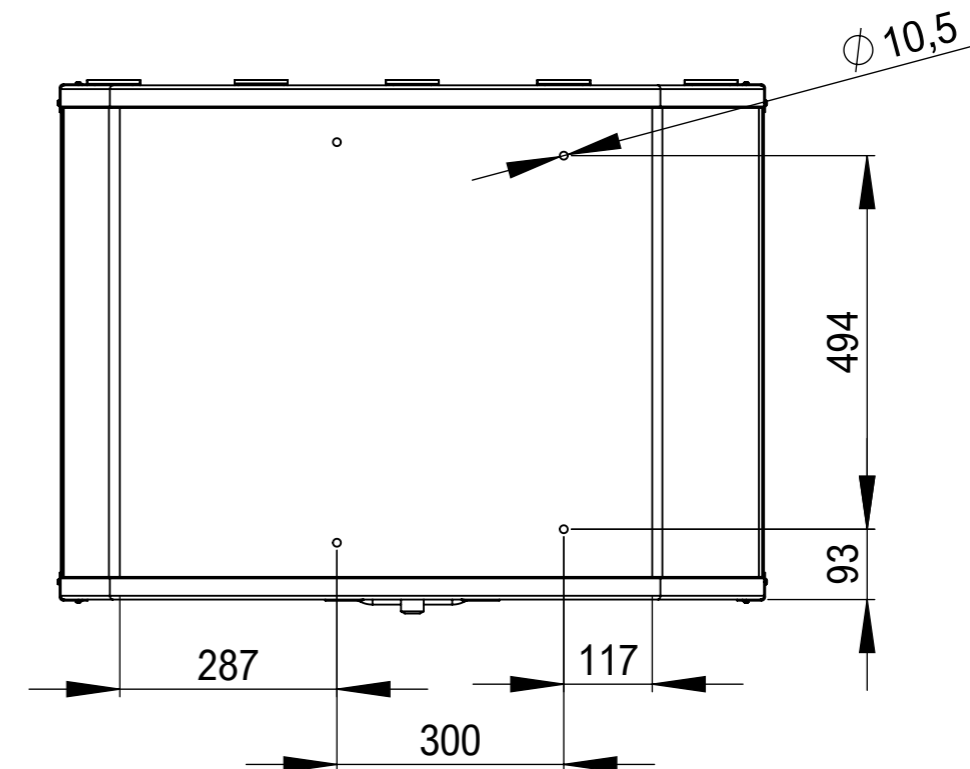

**Material:** Aluminium profiles,  
sandwich plastic panels  
**Volume:** 350 litres  
**Weight:** 15 kg  
**Option:** Slam action

### required mounting parts

- (1) 4x M6 Hex socket button head SST A2 L 25mm, Iso 7380
- (5) 4x M6 Lock nut SST A2, D985
- (2) 4x M6 Washer SST A2, OD 40mm
- (4) 4x M6 Plain Washer SST A2, D125-A
- (3) 4x Washer EPDM ID 6mm x OD 40mm x 1,5mm