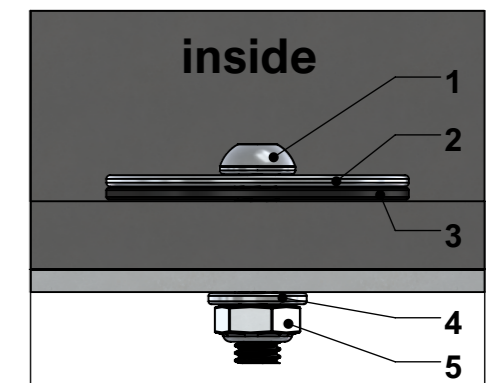

**Material:** Aluminium profiles,  
sandwich plastic panels  
**Volume:** 350 litres  
**Weight:** 15 kg  
**Option:** Slam action

### required mounting parts

- (1) 4x M6 Hex socket button head SST A2 L 25mm, Iso 7380
- (5) 4x M6 Lock nut SST A2, D985
- (2) 4x M6 Washer SST A2, OD 40mm
- (4) 4x M6 Plain Washer SST A2, D125-A
- (3) 4x Washer EPDM ID 6mm x OD 40mm x 1,5mm