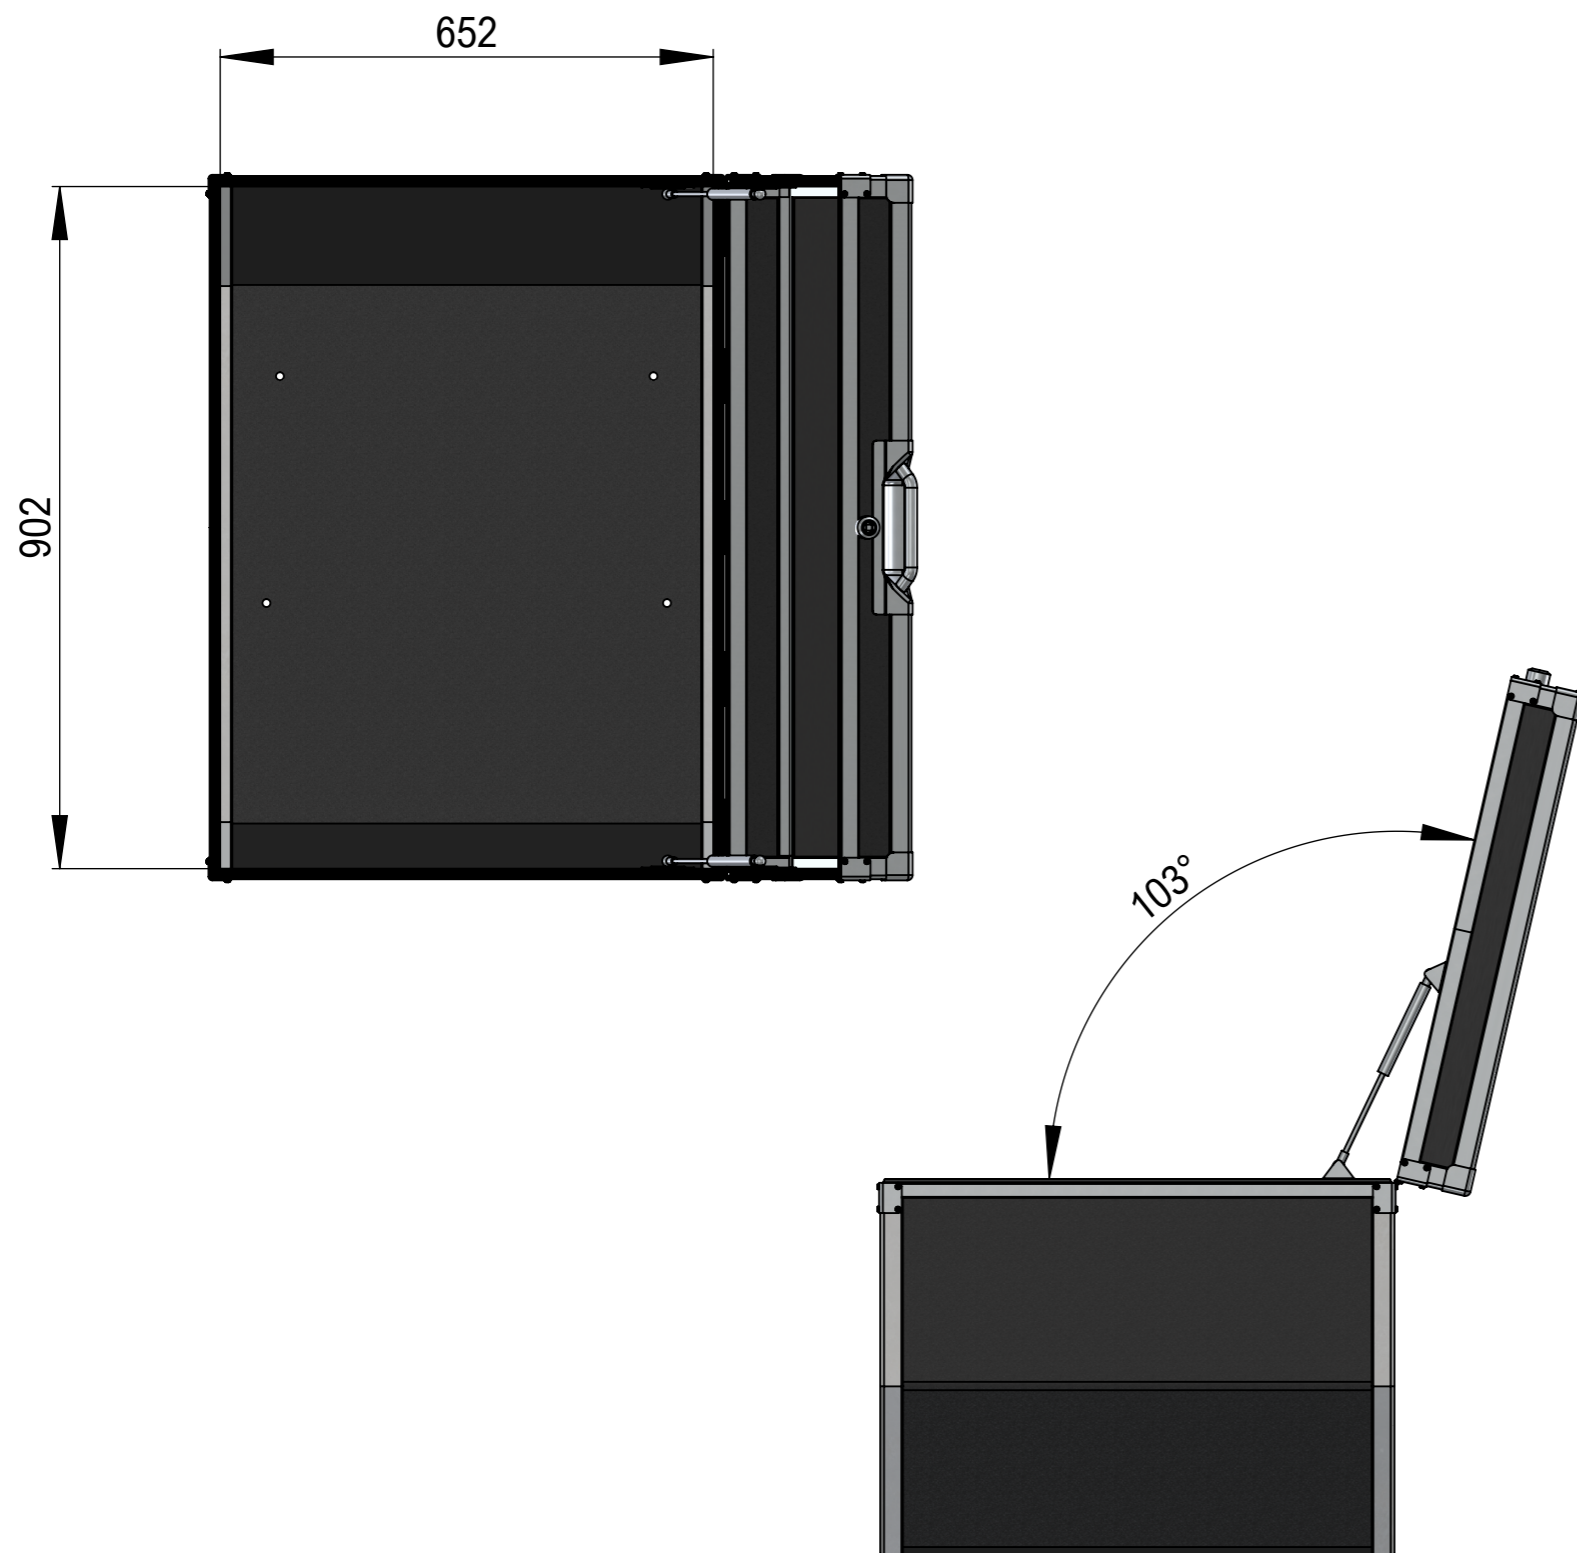

**Material:** Aluminium profiles,  
sandwich plastic panels  
**Volume:** 350 litres  
**Weight:** 15 kg  
**Option:** Slam action

### required mounting parts

- (1) 4x M6 Hex socket button head SST A2 L 25mm, Iso 7380
- (5) 4x M6 Lock nut SST A2, D985
- (2) 4x M6 Washer SST A2, OD 40mm
- (4) 4x M6 Plain Washer SST A2, D125-A
- (3) 4x Washer EPDM ID 6mm x OD 40mm x 1,5mm